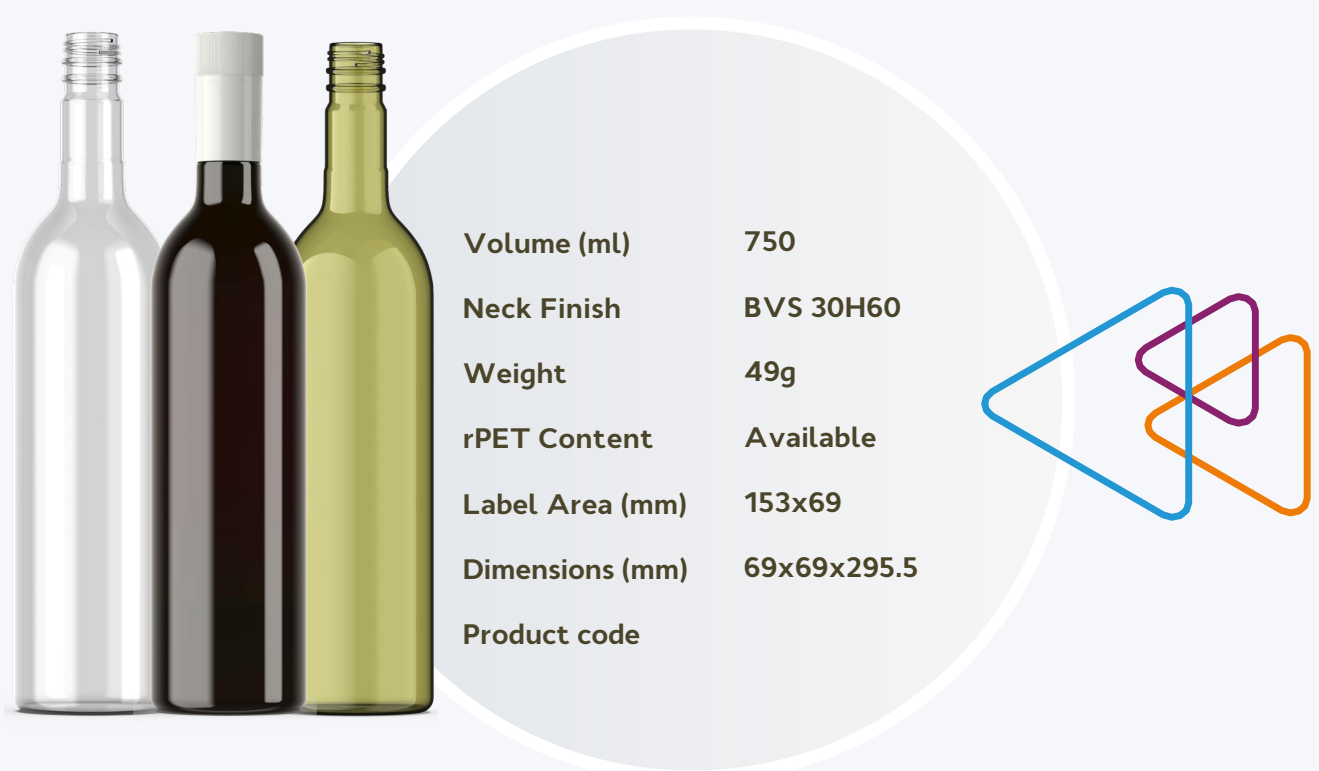

0.75L PET Bordeaux Bottle

Product Information

Petainer Wine bottles are the lightweight alternative to glass wine bottles. PET wine bottles are perfect for early drinking wine styles. This wine bottle has a BVS neck finish that allows for the addition of a capsule.

Bottle style originated in the Bordeaux region of France.

Typical of wines made from Cabernet Sauvignon & Merlot. Became the most common wine bottle shape.

Minimum order of 1 Pallet 1848/1386/Exp/Eur

Petainer Promise